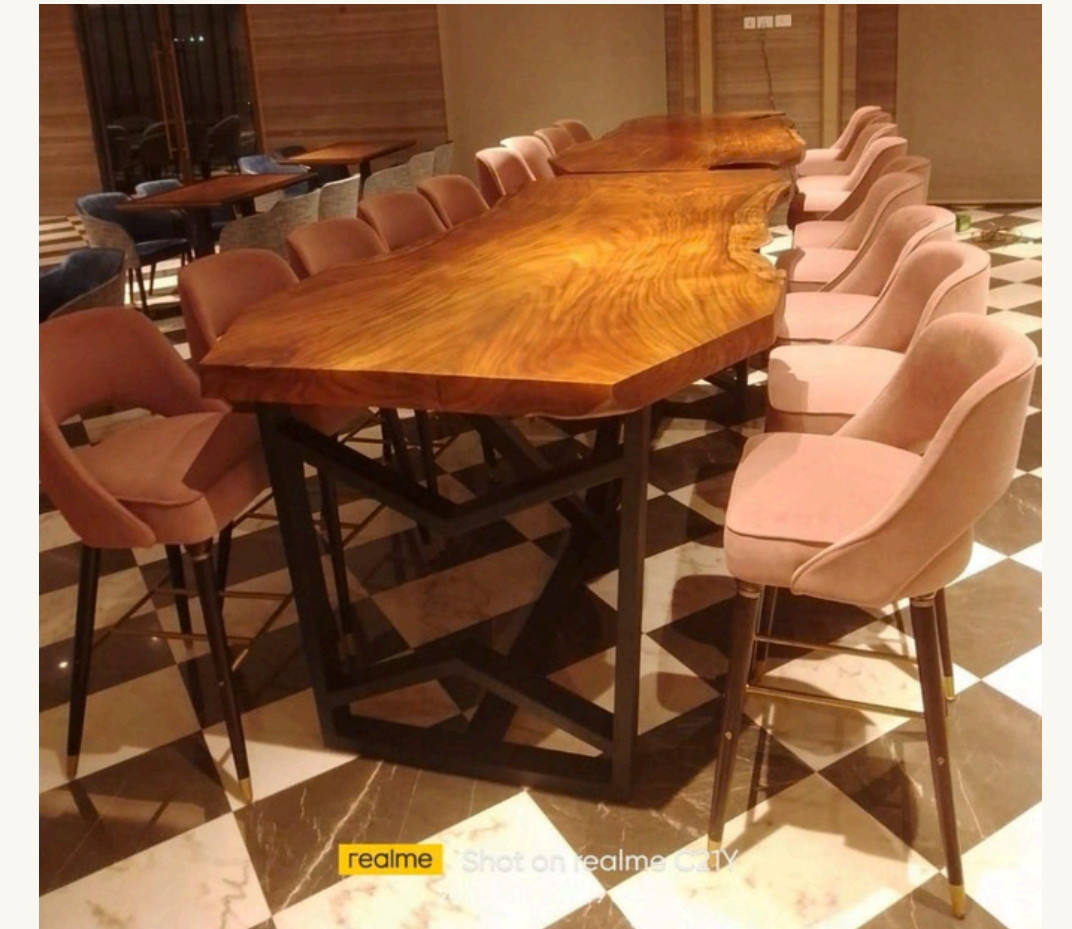

CAFE AMARETTO - GURGAON

LE MERIDIAN, GURUGRAM.

FENG SHUI - GREEN PARK, NEW DELHI

CRUDO THE JUICERY - GURGAON

NIGHT RIDERS, GURGAON

GONZO - GURGAON

SHIFT - GURGAON

IMPERIAL CLUB - VASANT KUNJ, DELHI