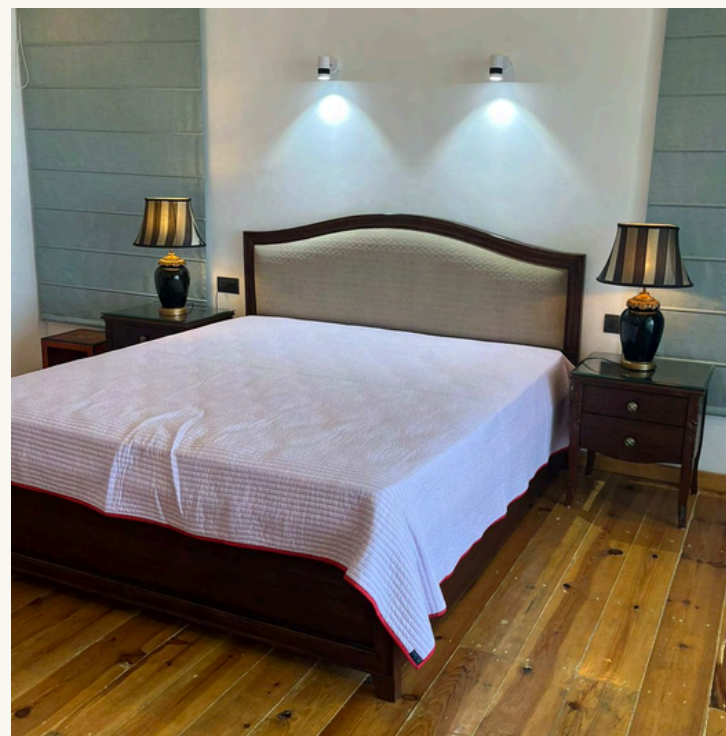

RESIDENTIAL PROJECT - - RANIKHET