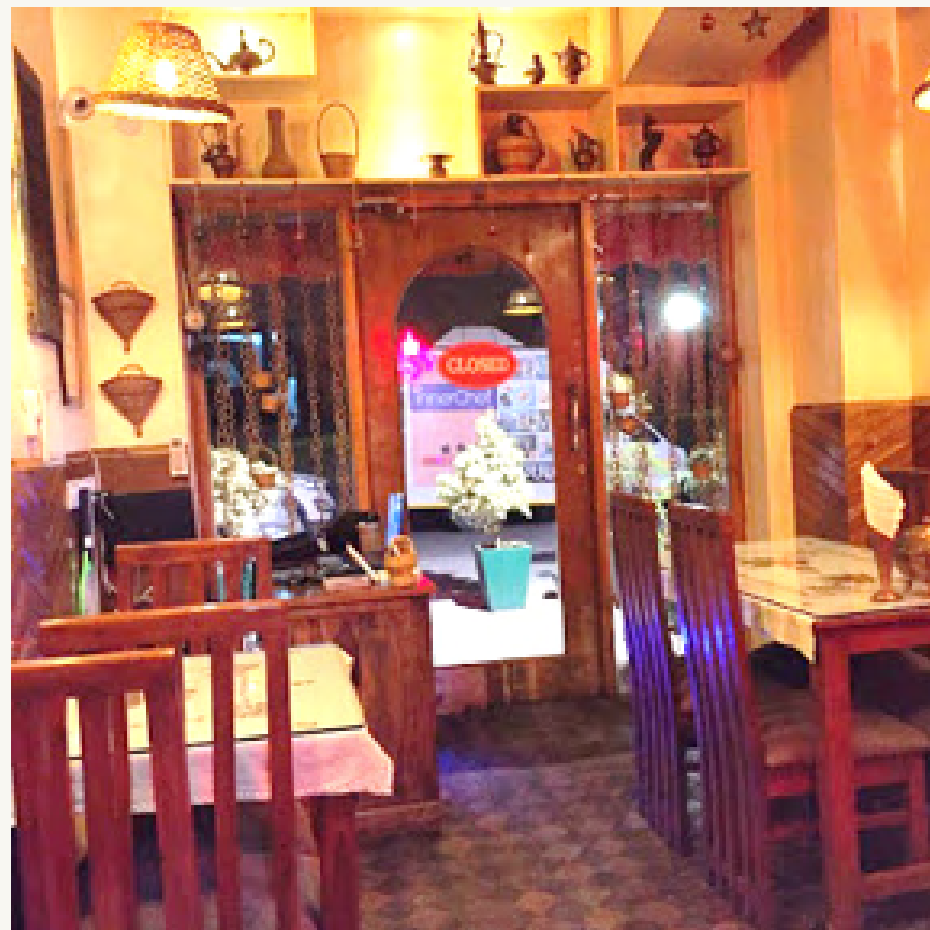

LOCK UP CAFE, GURGAON

THE GLOBAL DINER - NEW DELHI

THE HIVE - GREEN PARK, NEW DELHI.

HANDI, GHAZIABAD

KHYEN CHEN KASMIRI RESTAURANT-
GURUGRAM

NH-44 - RAJOURI GARDEN
MARKET, NEW DELHI

RAASTA RESTAURANT, -MUMBAI