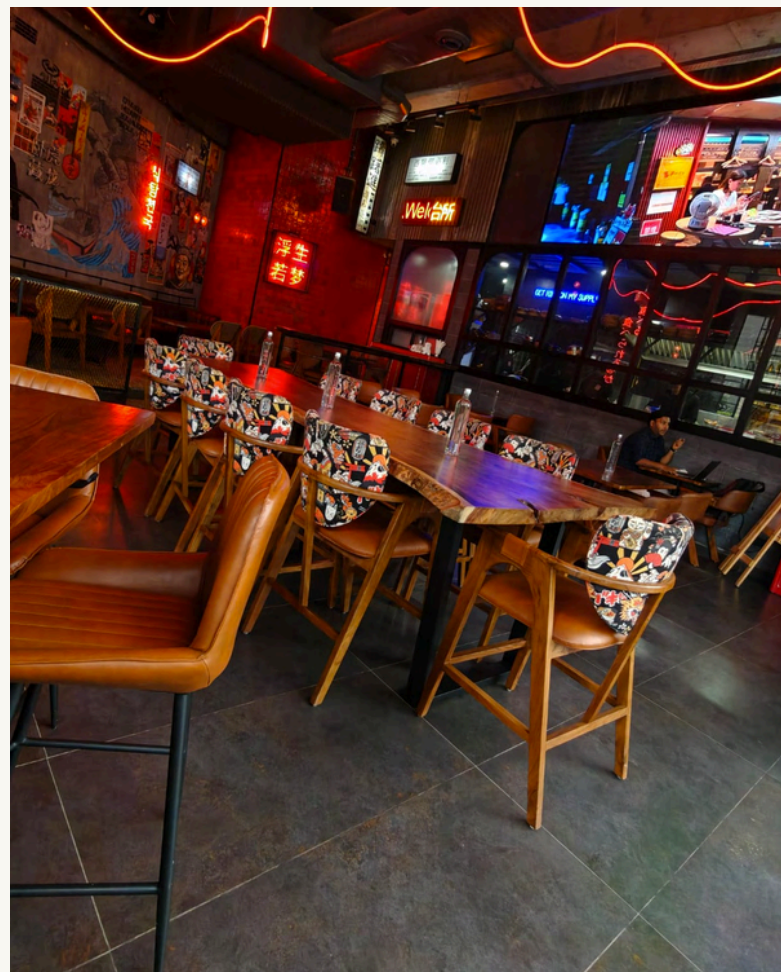

CAFE AMARETTO - GURGAON

LE MERIDIAN, GURUGRAM.

FENG SHUI - GREEN PARK, NEW DELHI

CRUDO THE JUICERY - GURGAON

NIGHT RIDERS, GURGAON

GONZO - GURGAON

SHIFT - GURGAON

IMPERIAL CLUB - VASANT KUNJ, DELHI