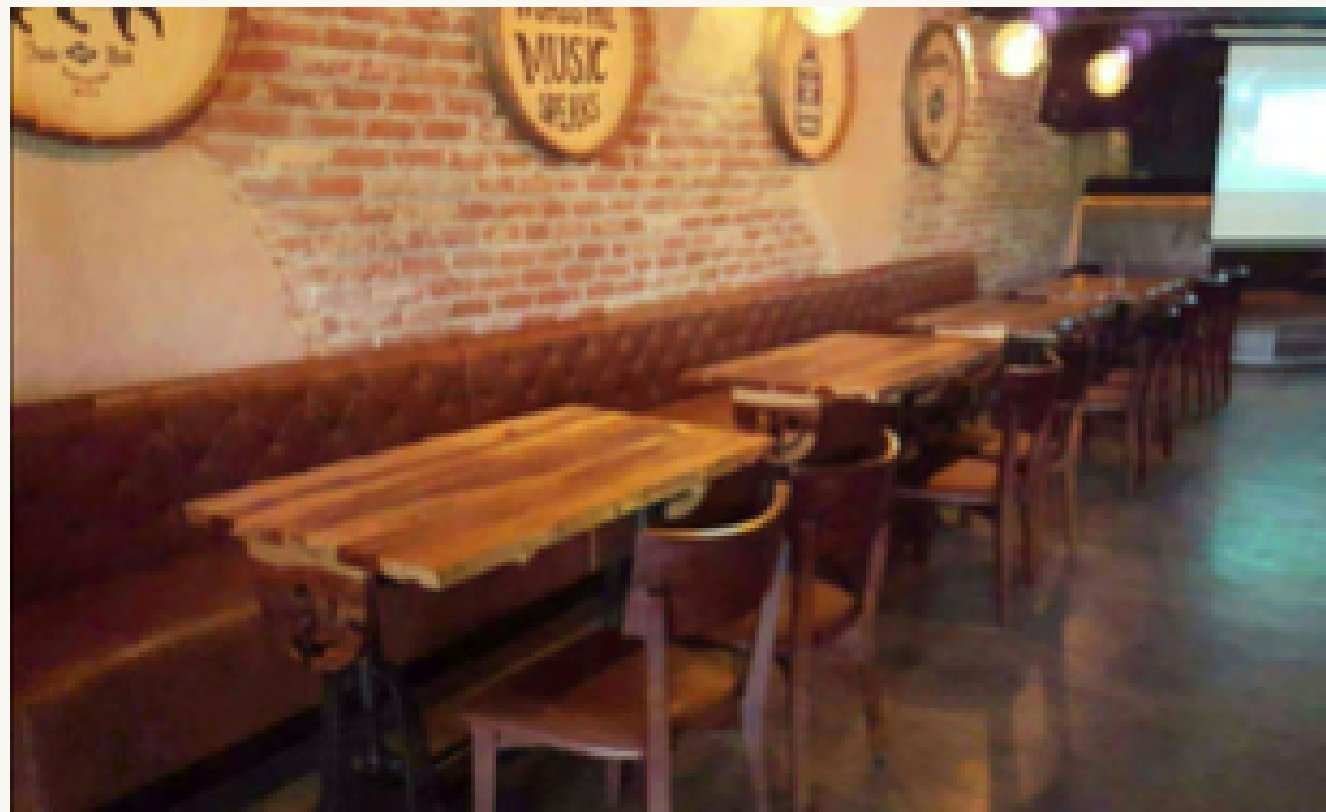

RASSTA RESTAURANT -NEW DELHI.

GOOD EARTH CAFE -SELECT CITY
WALK, NEW DELHI

THE FACTORY - RAJOURI GARDEN, DELHI

FASHION STREET CAFE -SHAHPUR JAT, DELHI

HABIBI - NEW DELHI.

GROG HEAD-NEW DELHI.

DINE-ESTY - GURGAON