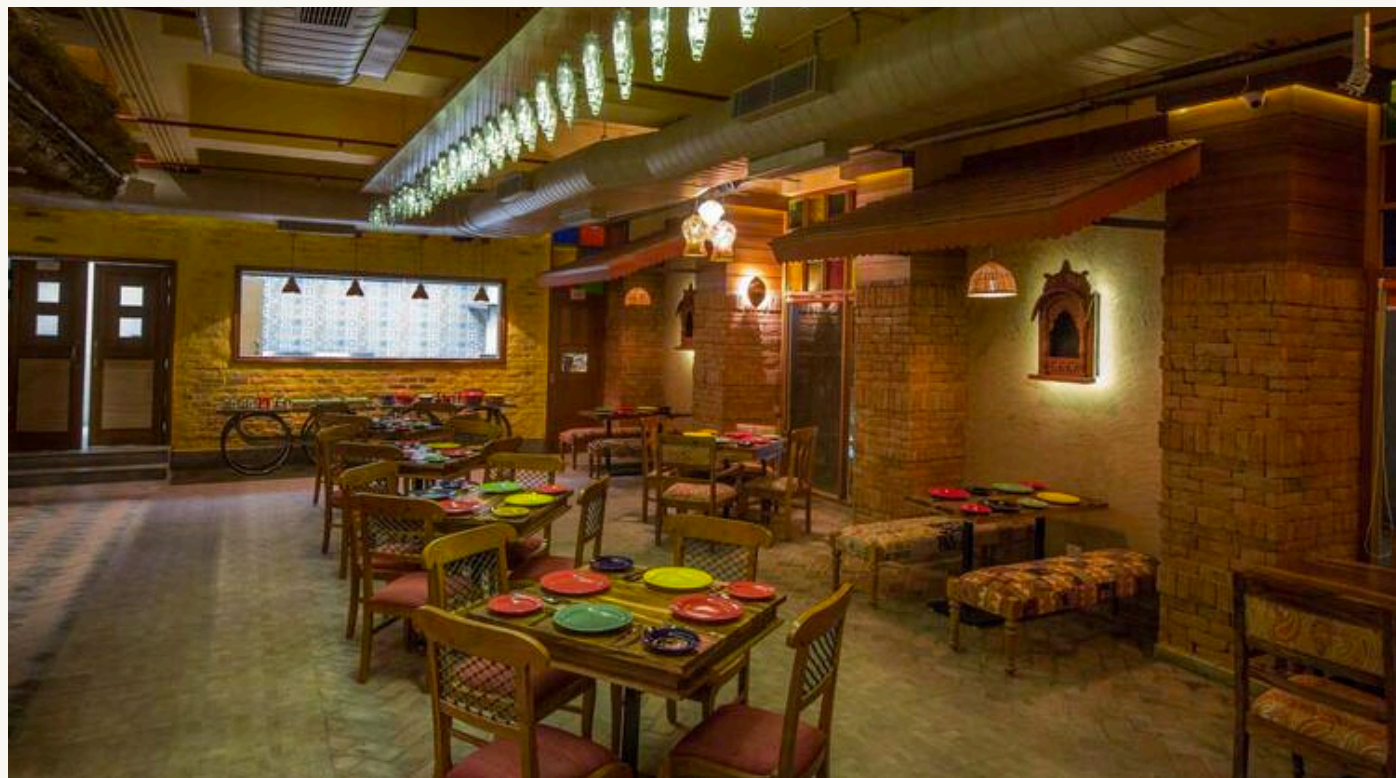

LOCK UP CAFE, GURGAON

THE GLOBAL DINER - NEW DELHI

THE HIVE - GREEN PARK, NEW DELHI.

HANDI, GHAZIABAD

KHYEN CHEN KASMIRI RESTAURANT-
GURUGRAM

NH-44 - RAJOURI GARDEN
MARKET, NEW DELHI

RAASTA RESTAURANT, -MUMBAI