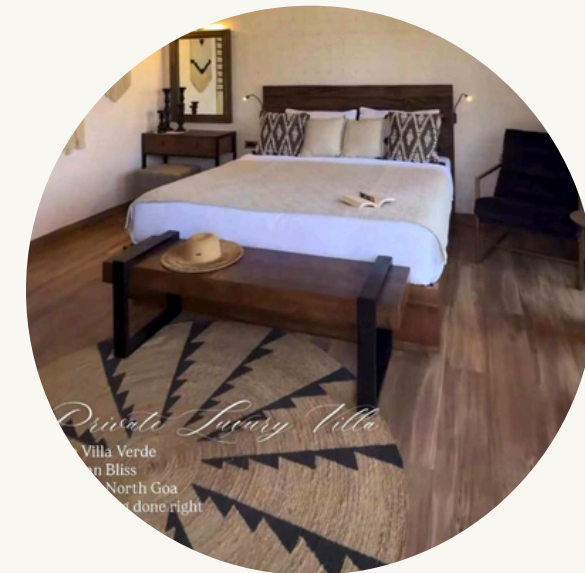

THE VILLA VERDE - NORTH GOA