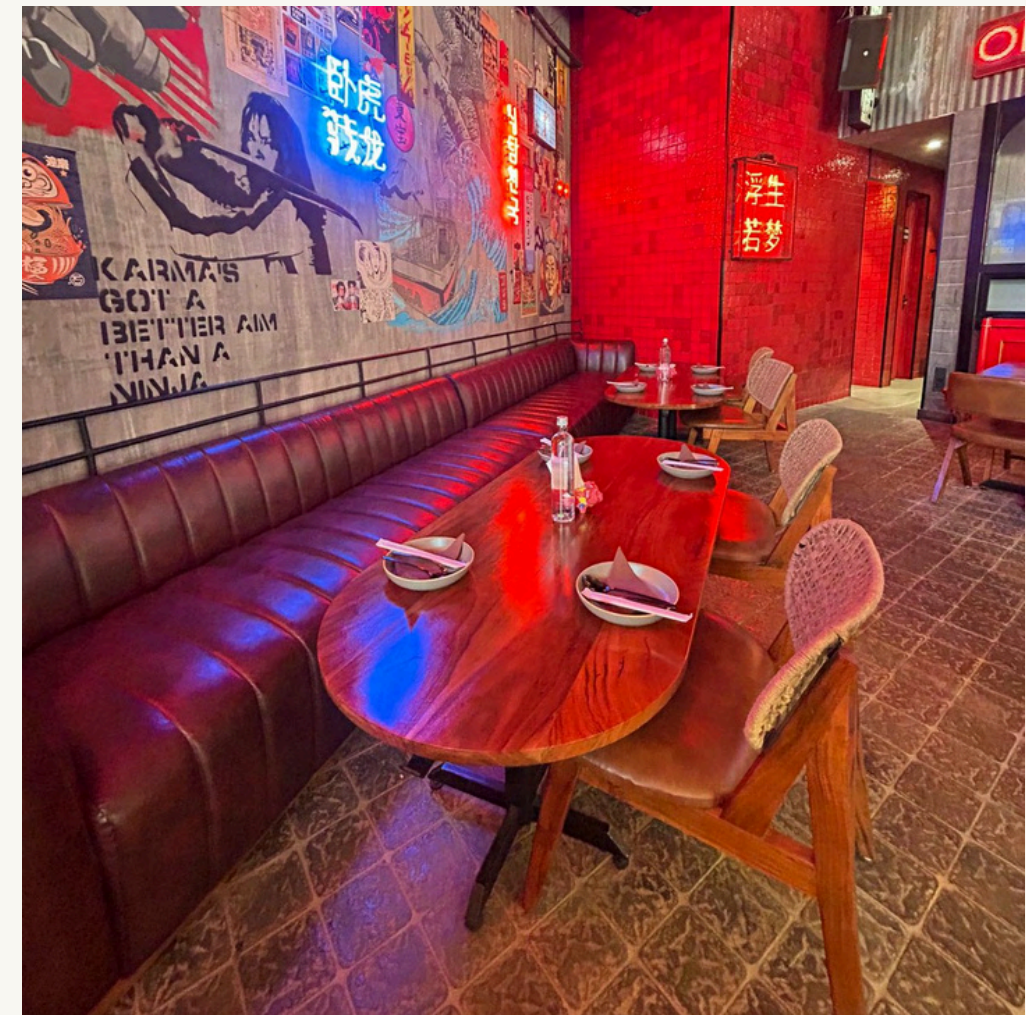

CAFE AMARETTO - GURGAON

LE MERIDIAN, GURUGRAM.

FENG SHUI - GREEN PARK, NEW DELHI

CRUDO THE JUICERY - GURGAON

NIGHT RIDERS, GURGAON

GONZO - GURGAON

SHIFT - GURGAON

IMPERIAL CLUB - VASANT KUNJ, DELHI